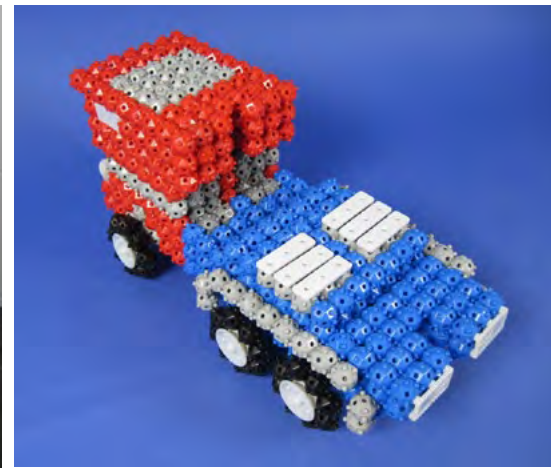

BE-CREATIVE KINETIC BUILDING BLOCKS

Role: Design, Geometric solution, engineering, & modeling.

Client: Be-Creative Lab Ltd.

Freelance. Tel-Aviv, 2011-2012