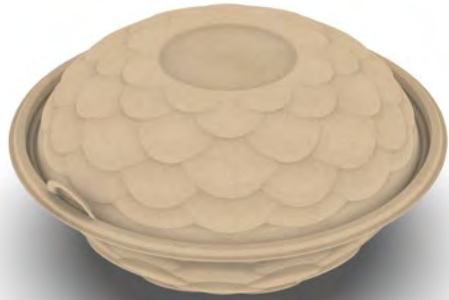

MOLDED PULP FIBER PACKAGING

Role: Senior Industrial Designer.

While working at Zume Inc. Los angeles, 2021-2023