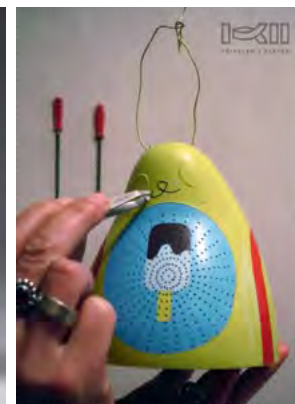

THIRTEEN / ELEVEN - Personal Computers - Kids Series

Role: Design, engineering, modeling & prototyping of 3 series of computers & computer accessories. While working at the Industrial Design Department at Baruch Naeh Strategic Design.

Tel-Aviv, 2010-2011

FULLY WORKING PROTOTYPES