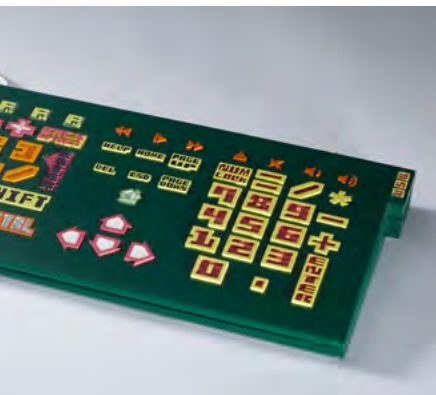

### THIRTEEN / ELEVEN - Personal Computers - Youth Series

Role: Design, engineering, modeling & prototyping of 3 series of computer & computer accessories.  
While working at the Industrial Design Department at Baruch Naeh Strategic Design. Tel-Aviv, 2010-2011  
FULLY WORKING PROTOTYPES