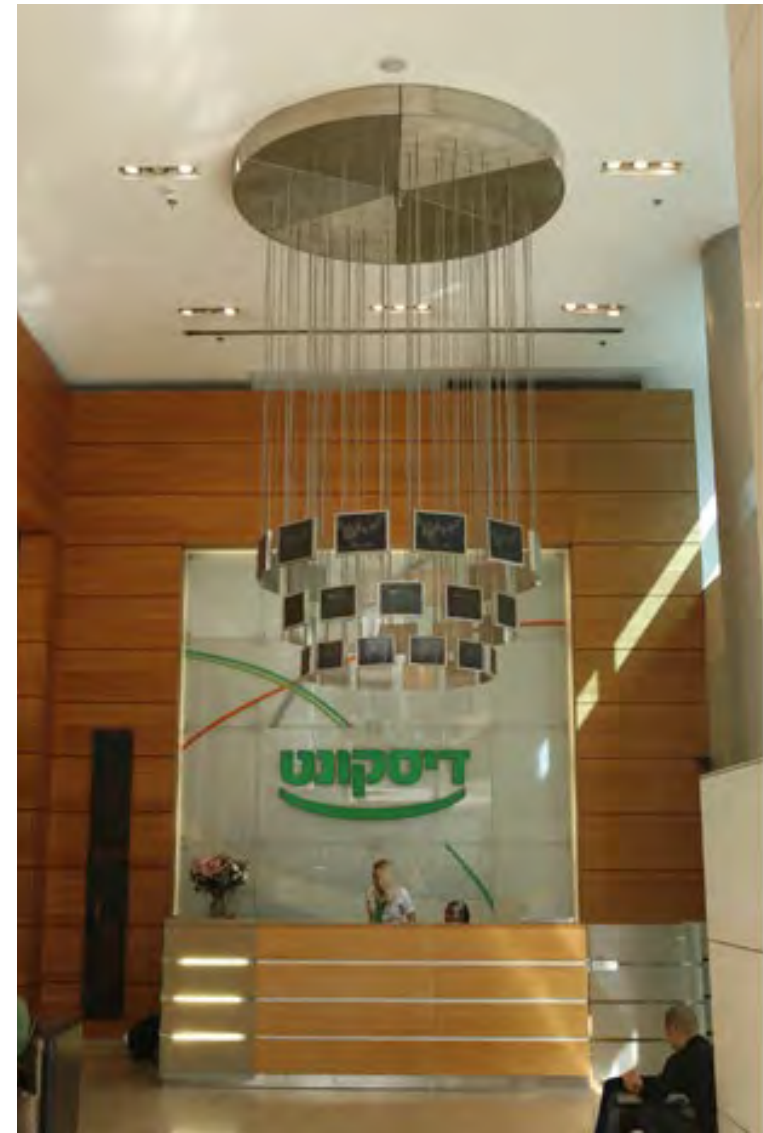

Architectural, POS and interior design projects for clients: Bank Discount, Office Depot, Microsoft and Elite.  
Studio AmirZehavi. Tel Aviv, 2005-2006

**LAVIDO  
CONCEPT STORE**  
Store Design for  
Lavido, a natural  
cosmetics brand.  
Design from concept  
to production.  
Store Location:  
Kenyon Hazahav,  
Rishon Le Zion,  
Israel.  
*Tel Aviv, 2013*