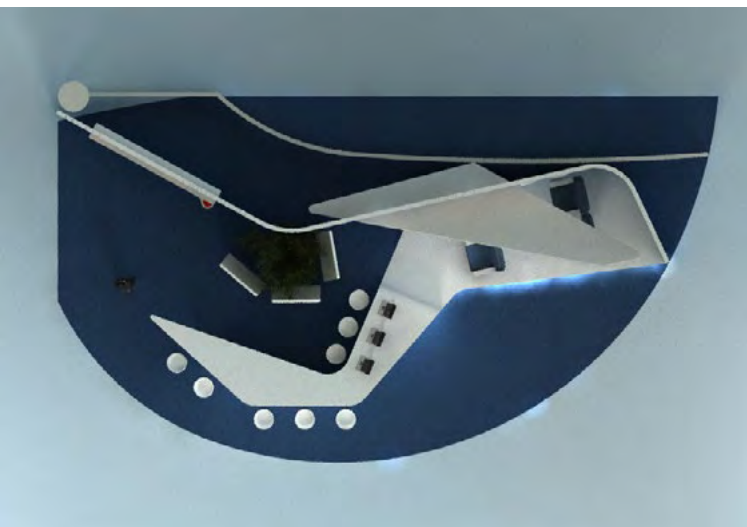

EL-AL AIRLINES BOOTH DESIGN
Studio AmirZehavi. Tel Aviv, 2005