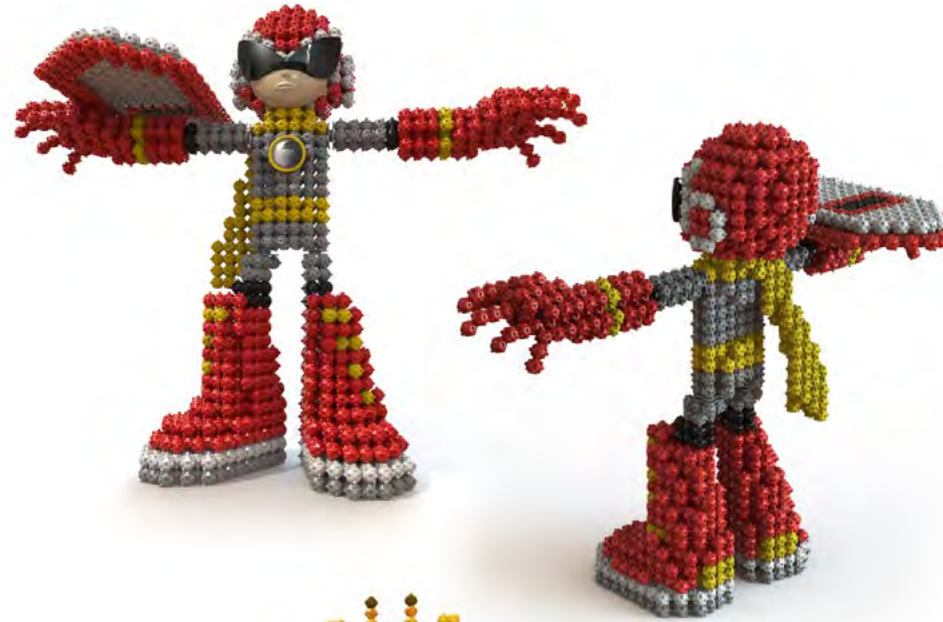

3d Modeling & Renders

BE-CREATIVE KINETIC BUILDING BLOCKS
Role: Design, Geometric solution, engineering, & modeling.
Client: Be-Creative Ltd. Freelance. *Tel-Aviv, 2011-2012*