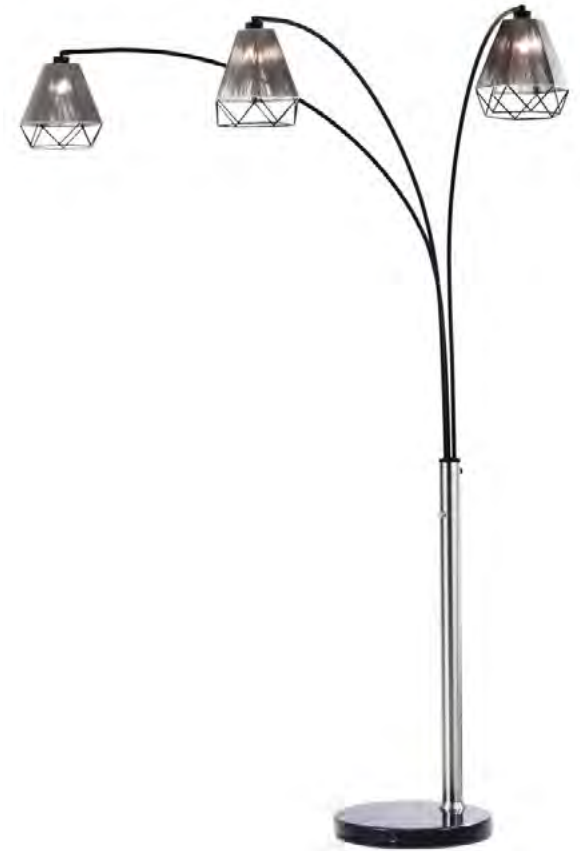

## FLOOR & ARC LAMPS

Nova of California, Los Angeles, 2016-2017

Red Stretch Arc Lamp

Parallax Floor Lamp

Polygon 3 Light Arc Lamp

NOVA  
OF  
CALIFORNIA