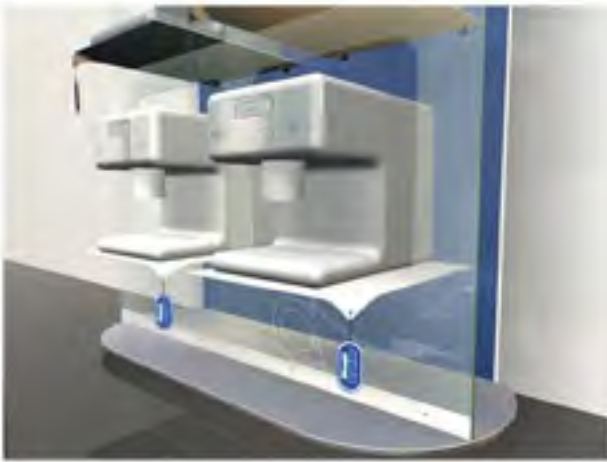

DELONGHI COFFEE TASTING & SHOWCASE STANDS
Studio AmirZehavi. Tel Aviv, 2006