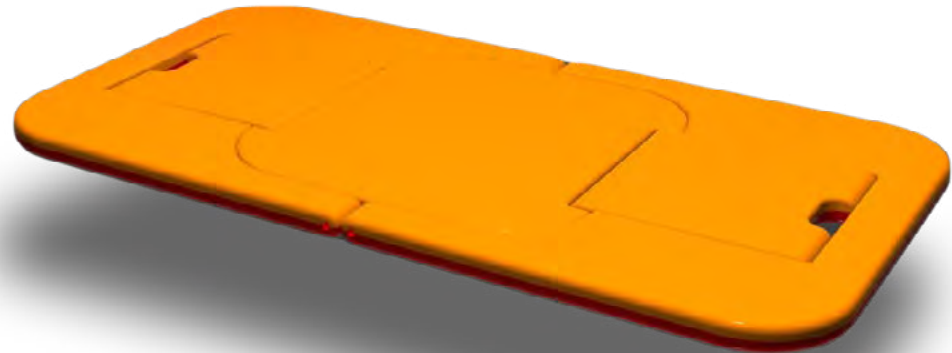

DOUBLE SIDED FOLDABLE STOOL

Independant Project, Tel -Aviv, 2009