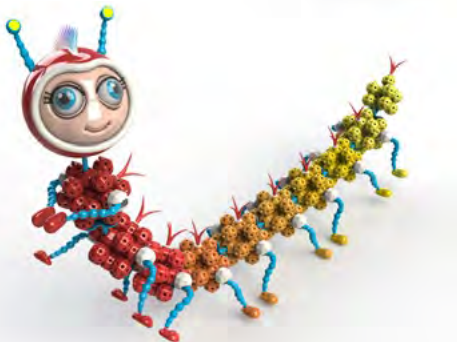

3d Modeling & Renders

BE-CREATIVE KINETIC BUILDING BLOCKS
Role: Design, Geometric solution, engineering, & modeling.
Client: Be-Creative Ltd. Freelance. *Tel-Aviv, 2011-2012*